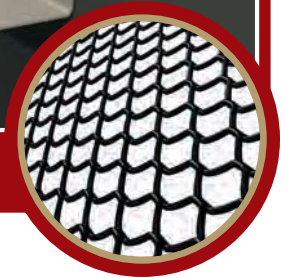

Premium Powder-Coated Steel Screen

E-Z-LOCK® Small Hole

Features:

- Medium Debris Loads with Small-Sized Holes
- Powder-Coated Steel
- Available in 5", 6", 7" Widths

Description:

The original E-Z Gutter Screen is still one of the most versatile, but with a tighter mesh to trap finer debris. Made of powder-coated steel. It can be snapped into the front of the gutter for quick and easy removal without disturbing the shingles.

E-Z to Install: Locks into gutter, without disturbing the shingles — snaps in and out for easy cleaning. If installing back edge under shingles, we recommend using E-Z-Under.

Like all gutter protection products, depending on your debris type and load, E-Z-Lock® Small Hole will require maintenance from time to time, by brushing off the top of the panels.

Size: E-Z-Lock Small Hole comes in 4 foot lengths and 5", 6", or 7" widths.

American Gutter Supply
21781 Business Hwy 151, Monticello, IA
319-465-6655 Order@americangutters.com
www.guttermaterials.com

INNOVATIVE DESIGNS FOR EVERY TYPE OF GUTTER AND DEBRIS